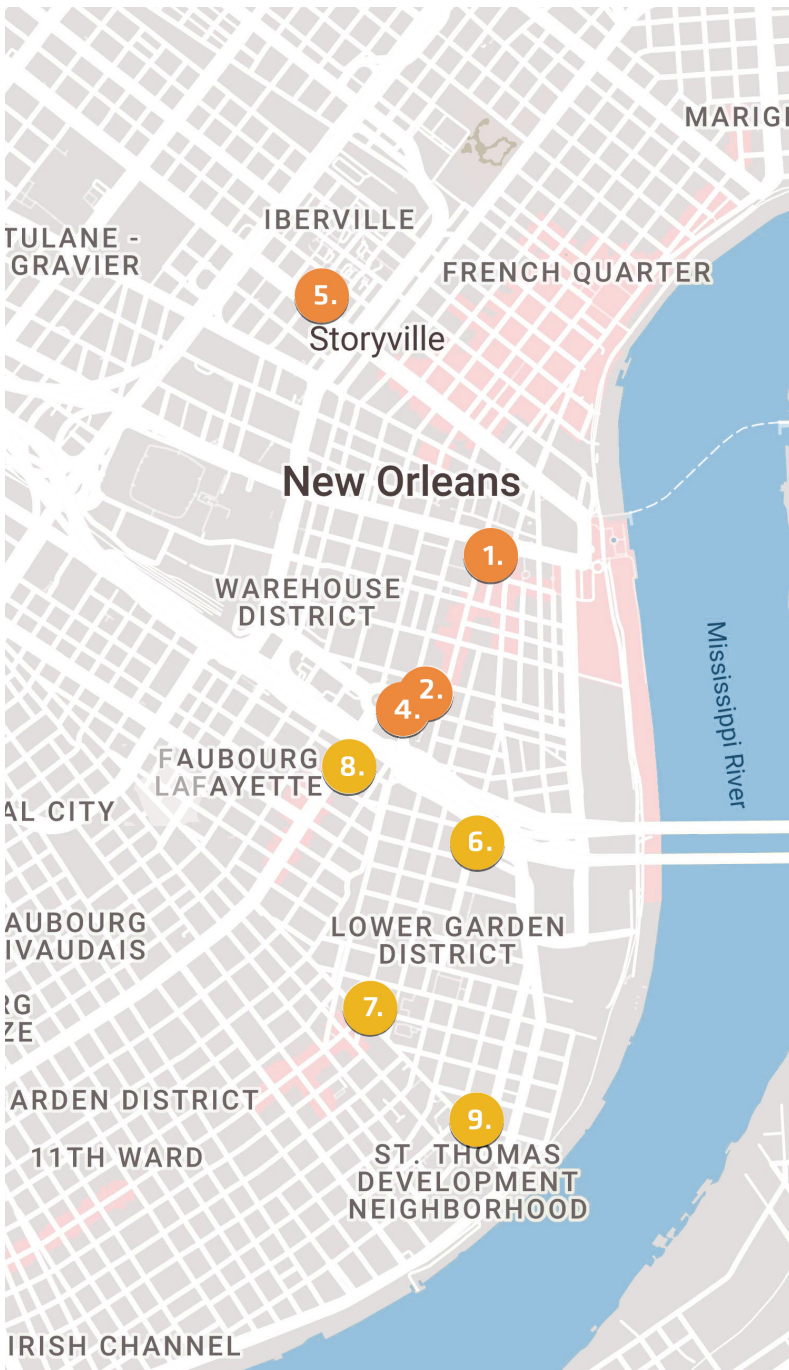

## Warehouse District / CBD

**1. Connect Hub**  
400 Poydras Ave  
[nola.connecthubco.com](http://nola.connecthubco.com)

**2. The Shop at the CAC**  
900 Camp St  
[thedomaincos.com/portfolio/shop-contemporary-arts-center](http://thedomaincos.com/portfolio/shop-contemporary-arts-center)

## Lower Garden District

**6. The Stables**  
1222 Annunciation Street + 1229, 1235 & 1239 St. Thomas Street  
[www.thestablesldg.com](http://www.thestablesldg.com)

**7. Urban Hub**  
1582 Magazine St  
[www.urbanhub.work](http://www.urbanhub.work)

**8. The Maroon**  
1206 St Charles Ave  
[maroonworkspace.com](http://maroonworkspace.com)

**9. 625 Celeste**  
625-627 Celeste St

### Bywater

**16. The Warehouse**  
3014 Dauphine St  
workatthewarehouse.com

**17. Club Discovery**  
2831 St Claude Ave  
www.clubdiscovery.us