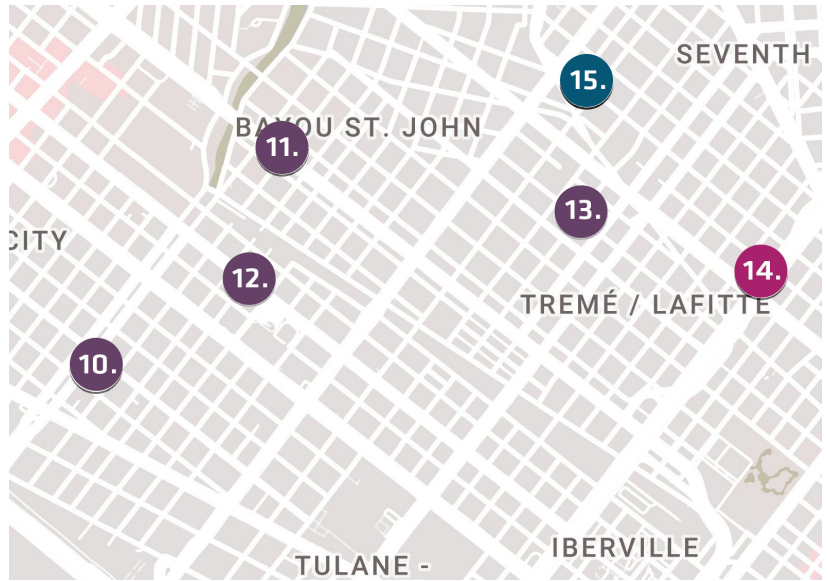

## Lower Garden District

**6. The Stables**  
1222 Annunciation Street + 1229, 1235 & 1239 St. Thomas Street  
[www.thestablesldg.com](http://www.thestablesldg.com)

**7. Urban Hub**  
1582 Magazine St  
[www.urbanhub.work](http://www.urbanhub.work)

### Tremé

**14. Thrive**  
1433 N Claiborne Ave  
thrivenola.org

### Bayou St. John

**15. Parish Hall / Fund 17**  
2533 Columbus St  
rosecollabrative.com

### Bywater

**16. The Warehouse**  
3014 Dauphine St  
workatthewarehouse.com

**17. Club Discovery**  
2831 St Claude Ave  
www.clubdiscovery.us